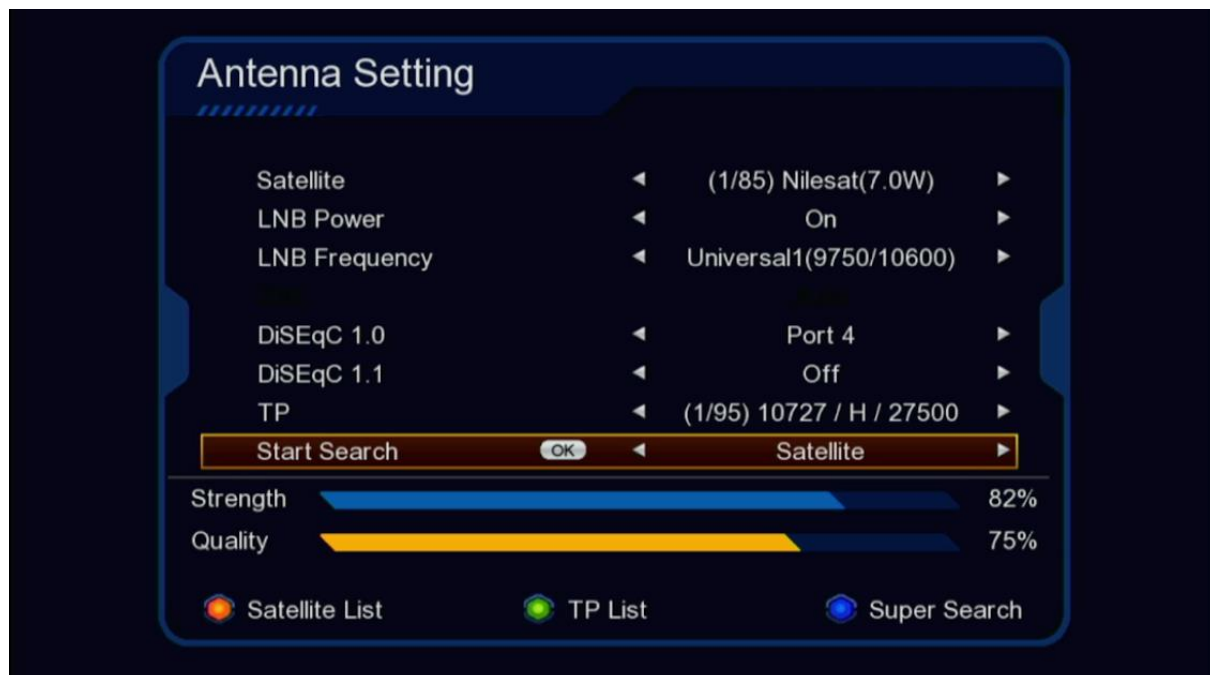

(5) إذهب إلى آخر سطر ، تم إختار Chercher Satellite بعد ذلك إضغط على الزر OK بالريموت كونترول